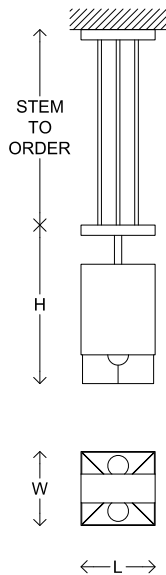

Wind Single

Material	Brass
Finish	Blackened Brass
Lamping	120V (8) E26 Base 4W G16.5 Bulbs 240V (8) E27 Base 4W G16.5 Bulbs 2700K Color Temperature Phase Dimming
Dimensions	L 18 x W 18 x H 38 cm L 7" x W 7" x H 15" Stem to Order Made-to-order sizes upon request
Lead Time	6 - 8 weeks