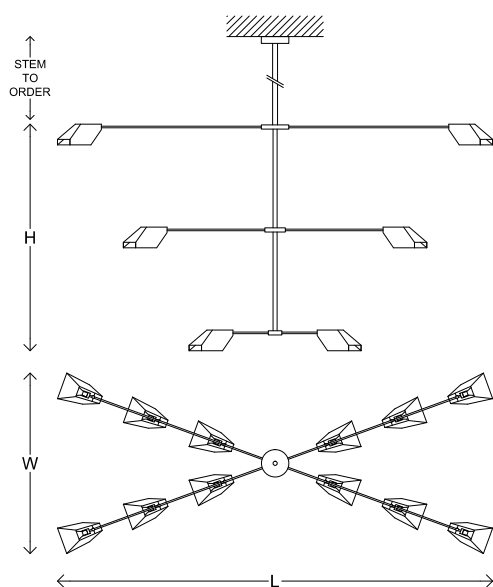

Fin Palm

Material	Brass
Finish	Various Brass Patinas
Lamping	120V (12) E26 Base 4W Edison Bulbs 240V (12) E27 Base 4W Edison Bulbs 2700K Color Temperature Phase Dimming
Dimensions	L 320 x W 130 x H 165 cm L 126" x W 51" x H 65" Stem to Order Made-to-order sizes upon request
Lead Time	6 - 8 weeks