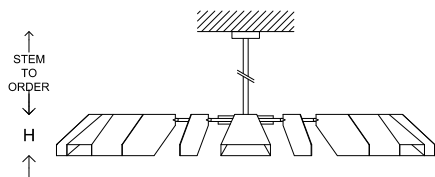

Fin

Material	Brass
Finish	Various Brass Patinas
Lamping	120V (6) E26 Base 4W Edison Bulbs 240V (6) E27 Base 4W Edison Bulbs 2700K Color Temperature Phase Dimming
Dimensions	Ø 140 x H 15 cm Ø 55" x H 6" Stem to Order Made-to-order sizes upon request
Lead Time	6 - 8 weeks