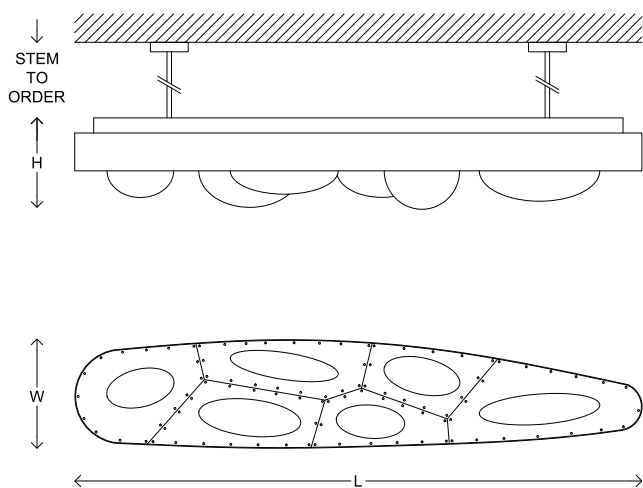

Bubbles Curved

Material	Brass, Slumped Glass Shades
Finish	Various Brass Patinas
Lamping	120V (8) E26 Base 8W Bulbs 240V (8) E27 Base 8W Bulbs 2700K Color Temperature Phase Dimming
Dimensions	L 150 x W 30 x H 24 cm L 59" x W 12" x H 9.5" Stem to order Made-to-order sizes upon request.
Lead Time	10 - 12 weeks

Each glass shade is slumped. Finish may exhibit unique surface characteristics.