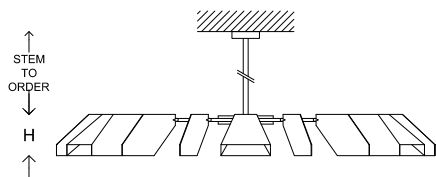

# Fin

Material	Brass
Finish	Various Brass Patinas
Lamping	120V (6) E26 Base 4W Edison Bulbs 240V (6) E27 Base 4W Edison Bulbs 2700K Color Temperature Phase Dimming
Dimensions	Ø 140 x H 15 cm Ø 55" x H 6" Stem to Order Made-to-order sizes upon request
Lead Time	6 - 8 weeks