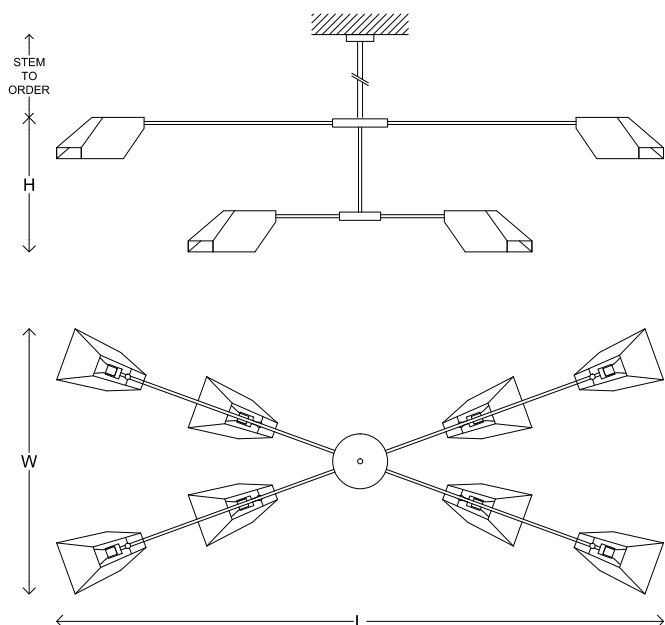

Fin X

Material	Brass
Finish	Various Brass Patinas
Lamping	120V (8) E26 Base 4W Edison Bulbs 240V (8) E27 Base 4W Edison Bulbs 2700K Color Temperature Phase Dimming
Dimensions	L 220 x W 97cm x H 49 cm L 86.5" x W 38" x H 19.25" Stem to Order Made-to-order sizes upon request.
Lead Time	6 - 8 weeks