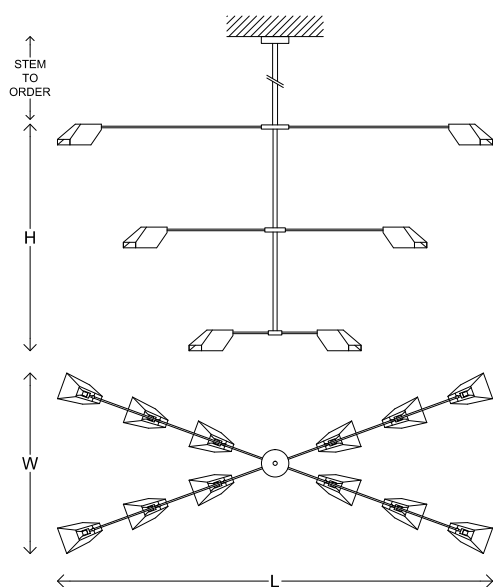

Fin Palm

Material	Brass
Finish	Various Brass Patinas
Lamping	120V (12) E26 Base 4W Edison Bulbs 240V (12) E27 Base 4W Edison Bulbs 2700K Color Temperature Phase Dimming
Dimensions	L 320 x W 130 x H 165 cm L 126" x W 51" x H 65" Stem to Order Made-to-order sizes upon request
Lead Time	6 - 8 weeks