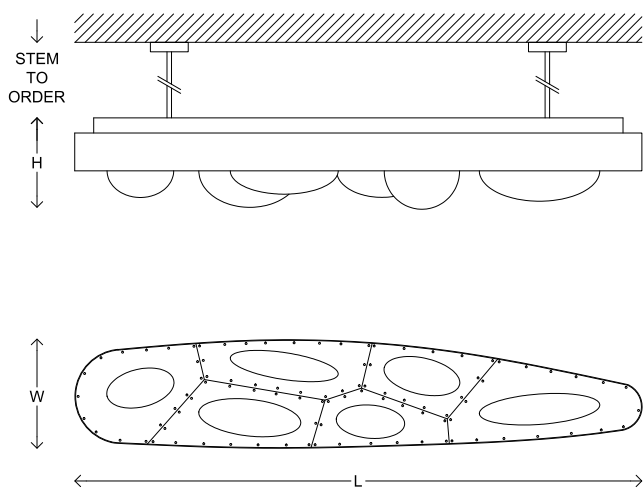

Bubbles Curved

Material	Brass, Slumped Glass Shades
Finish	Various Brass Patinas
Lamping	120V (8) E26 Base 8W Bulbs 240V (8) E27 Base 8W Bulbs 2700K Color Temperature Phase Dimming
Dimensions	L 150 x W 30 x H 24 cm L 59" x W 12" x H 9.5" Stem to order Made-to-order sizes upon request.
Lead Time	10 - 12 weeks

Each glass shade is slumped. Finish may exhibit unique surface characteristics.