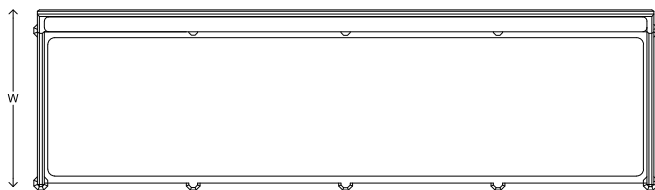

Day Bed Sofa

Material Beech Wood, Leather
Finish Black Stain, Various Leather Patina
Dimensions L 225 x W 63 x H 120 cm
L 88.5" x W 24.8" x H 47.25"
Custom Sizes Available
Lead Time 10 — 12 weeks