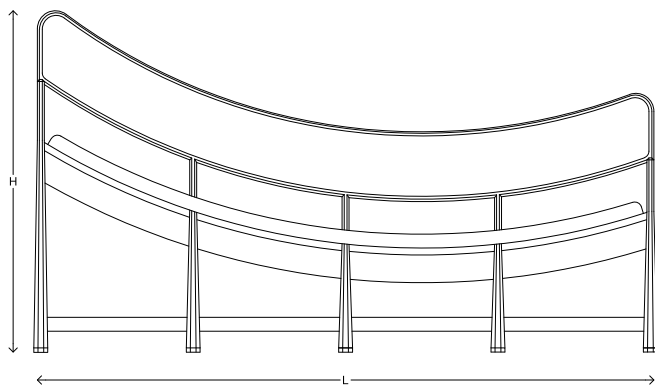

Day Bed Sofa

Material Beech Wood, Leather
Finish Black Stain, Various Leather Patina
Dimensions L 225 x W 63 x H 120 cm
L 88.5" x W 24.8" x H 47.25"
Custom Sizes Available
Lead Time 10 — 12 weeks