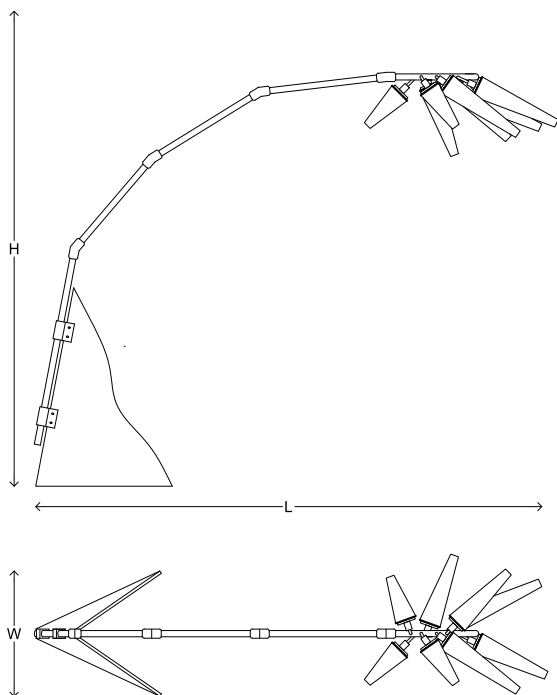

Shard Floor F2

Material	Brass, Steel, Opal Fiberglass Shades
Finish	Various Patinas
Lamping	120V (9) E12 Base 8W G16 Bulbs 240V (9) E14 Base 8W G16 Bulbs Phase Dimmable
Dimensions	L 220 x W 60 x H 220cm L 86.5" x W 23.5" x H 86.5" Custom Sizes Available
Lead Time	6 — 8 weeks