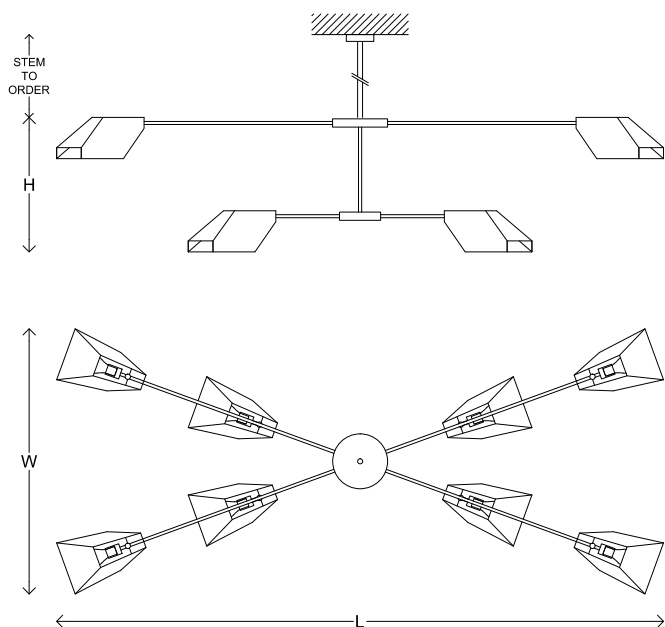

# Fin X

<b>Material</b>	Brass
<b>Finish</b>	Various Brass Patinas
<b>Lamping</b>	120V (8) E26 Base 4W Edison Bulbs 240V (8) E27 Base 4W Edison Bulbs Phase Dimmable
<b>Dimensions</b>	L 220 x W 97cm x H 49 cm L 86.5" x W 38" x H 19.25" Stem to Order Custom Sizes Available
<b>Lead Time</b>	6 — 8 weeks