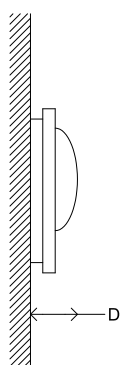

# Bubbles Droop

<b>Material</b>	Brass, Slumped Glass
<b>Finish</b>	Various Brass Patinas
<b>Lamping</b>	Glass (Ivory and White) 120V (1) E12 Base 5W T6 LED Bulb 240V (1) E14 Base 5W T6 LED Bulb
<b>Dimensions</b>	Phase Dimmable W 24 x H 40 x D 12 cm W 9.5" x H 15.75 x D 4.75" Custom Sizes Available
<b>Lead Time</b>	10 — 12 weeks