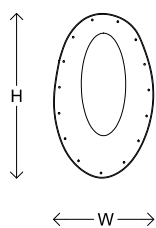

# Bubbles Droop

<b>Material</b>	Brass, Slumped Glass
<b>Finish</b>	Various Brass Patinas
<b>Lamping</b>	Glass (Ivory and White) 120V (1) E12 Base 5W T6 LED Bulb 240V (1) E14 Base 5W T6 LED Bulb
<b>Dimensions</b>	Phase Dimmable W 24 x H 40 x D 12 cm W 9.5" x H 15.75 x D 4.75" Custom Sizes Available
<b>Lead Time</b>	10 — 12 weeks