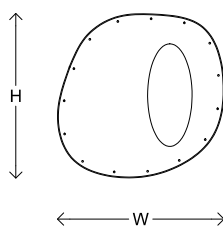

Bubbles Panel Left

Material	Brass, Slumped Glass
Finish	Various Brass Patinas
Lamping	Glass (Ivory and White) 120V (1) E12 Base 5W T6 LED Bulb 240V (1) E14 Base 5W T6 LED Bulb
Dimensions	Phase Dimmable W 40 x H 40 x D 12 cm W 15.75" x H 15.75" x D 4.75" Custom Sizes Available
Lead Time	10 — 12 weeks