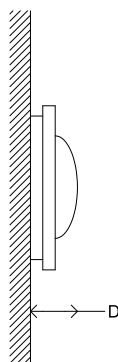

Bubbles Panel Left

Material	Brass, Slumped Glass
Finish	Various Brass Patinas
Lamping	Glass (Ivory and White) 120V (1) E12 Base 5W T6 LED Bulb 240V (1) E14 Base 5W T6 LED Bulb
Dimensions	Phase Dimmable W 40 x H 40 x D 12 cm W 15.75" x H 15.75" x D 4.75" Custom Sizes Available
Lead Time	10 — 12 weeks