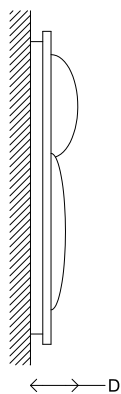

# Bubbles Wall Left

<b>Material</b>	Brass, Slumped Glass
<b>Finish</b>	Various Brass Patinas
<b>Lamping</b>	Glass (Ivory and White) 120V (2) E12 Base 5W T6 LED Bulb 240V (2) E14 Base 5W T6 LED Bulb
<b>Dimensions</b>	Phase Dimmable W 35 x H 76 x D 15 cm W 14" x H 30" x D 6"
<b>Lead Time</b>	Custom Sizes Available 10 — 12 weeks