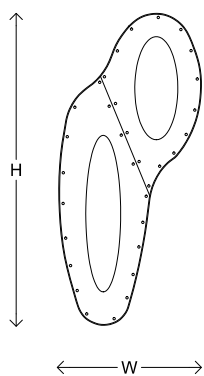

# Bubbles Wall Left

<b>Material</b>	Brass, Slumped Glass
<b>Finish</b>	Various Brass Patinas
<b>Lamping</b>	Glass (Ivory and White) 120V (2) E12 Base 5W T6 LED Bulb 240V (2) E14 Base 5W T6 LED Bulb
<b>Dimensions</b>	Phase Dimmable W 35 x H 76 x D 15 cm W 14" x H 30" x D 6"
<b>Lead Time</b>	Custom Sizes Available 10 — 12 weeks