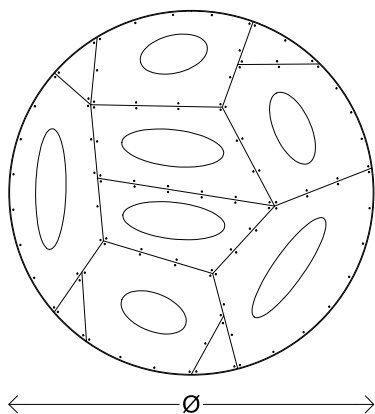

Bubbles Round

Material	Brass, Slumped Glass
Finish	Various Brass Patinas Glass (Ivory and White Opal)
Lamping	120V (8) E26 Base 8W G16.5 Bulbs 240V (8) E27 Base 8W G16.5 Bulbs Phase Dimmable
Dimensions	Ø 97 x H 27 cm Ø 38" x H 10.5" Stem to Order Custom Sizes Available
Lead Time	10 — 12 weeks