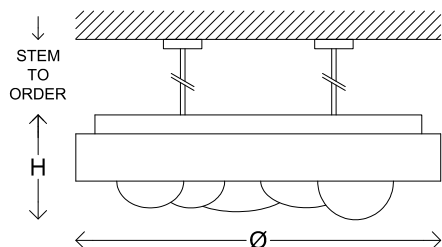

Bubbles Round

Material	Brass, Slumped Glass
Finish	Various Brass Patinas Glass (Ivory and White Opal)
Lamping	120V (8) E26 Base 8W G16.5 Bulbs 240V (8) E27 Base 8W G16.5 Bulbs Phase Dimmable
Dimensions	Ø 97 x H 27 cm Ø 38" x H 10.5" Stem to Order Custom Sizes Available
Lead Time	10 — 12 weeks