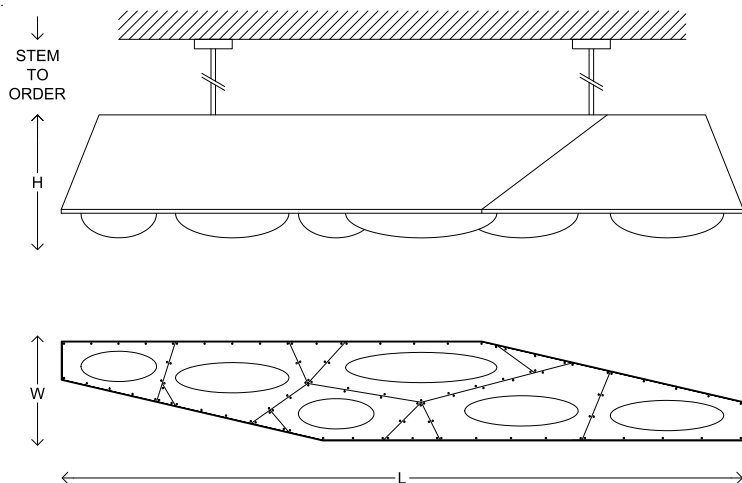

Bubbles Jagged Nickel

Material	Brass, Slumped Glass
Finish	Warm Brushed Nickel
Lamping	120V (8) E26 Base 8W G16.5 Bulbs 240V (8) E27 Base 8W G16.5 Bulbs
Dimensions	Phase Dimmable L 180 x W 26 x H 36 cm L 71" x W 10" x H 14" Stem to Order Custom Sizes Available
Lead Time	08 — 10 weeks