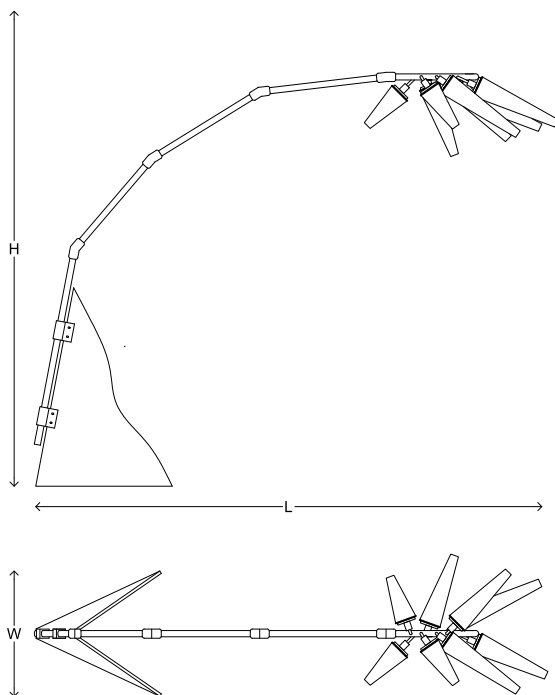

Shard Floor F2

Material Brass, Steel, Opal Fiberglass Shades

Finish Various Patinas

Lamping 120V (9) E12 Base 4W Bulbs
240V (9) E14 Base 4W Bulbs
2700K Color Temperature
Inline Dimming

Dimensions L 220 x W 60 x H 220cm
L 86.5" x W 23.5" x H 86.5"
Made-to-order sizes upon request