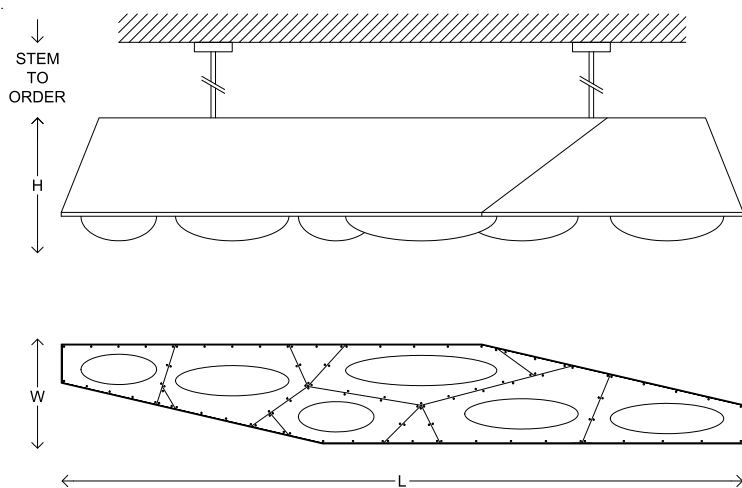

Bubbles Jagged

Material	Brass, Slumped Glass Shades
Finish	Various Brass Patinas
Lamping	120V (8) E26 Base 8W Bulbs 240V (8) E27 Base 8W Bulbs 2700K Color Temperature Phase Dimming
Dimensions	L 180 x W 26 x H 36 cm L 71" x W 10" x H 14" Stem to order Made-to-order sizes upon request.
Lead Time	08 - 10 weeks