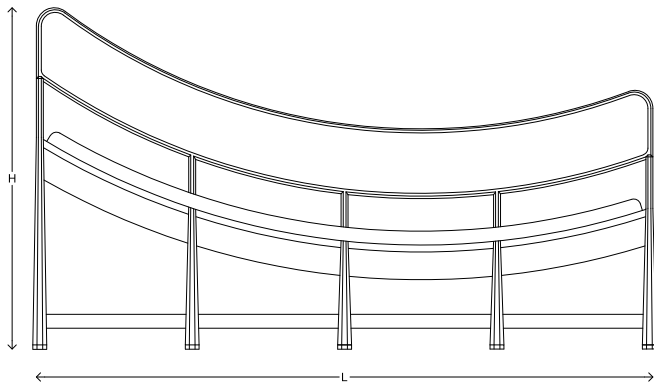

Day Bed Sofa

| | |
|------------|--|
| Material | Beech Wood, Leather |
| Finish | Black Stain, Various Leather Patina Finish options available. |
| Dimensions | L 225 x W 63 x H 120 cm L 88" x W 25" x H 47" Made-to-order sizes upon request |
| Lead Time | 10 - 12 weeks |