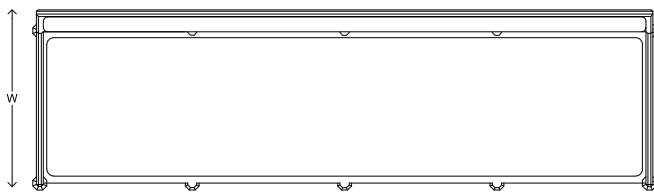

Day Bed Sofa

| | |
|------------|--|
| Material | Beech Wood, Leather |
| Finish | Black Stain, Various Leather Patina Finish options available. |
| Dimensions | L 225 x W 63 x H 120 cm L 88" x W 25" x H 47" Made-to-order sizes upon request |
| Lead Time | 10 - 12 weeks |