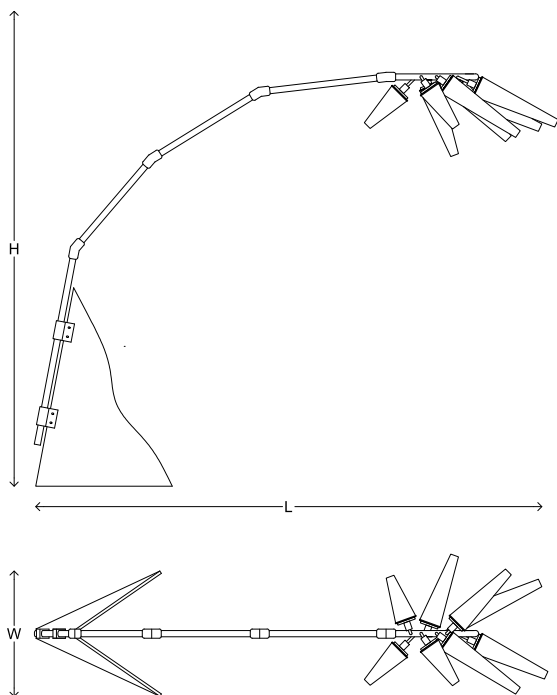

# Shard Floor F2

**Material** Brass, Steel, Opal Fiberglass Shades

**Finish** Various Patinas

**Lamping** 120V (9) E12 Base 4W Bulbs  
240V (9) E14 Base 4W Bulbs  
2700K Color Temperature  
Inline Dimming

**Dimensions** L 220 x W 60 x H 220cm  
L 86.5" x W 23.5" x H 86.5"  
Made-to-order sizes upon request

**Lead Time** 6 - 8 weeks

Each fibreglass shade is hand-cast and assembled. Finish may exhibit unique surface characteristics.