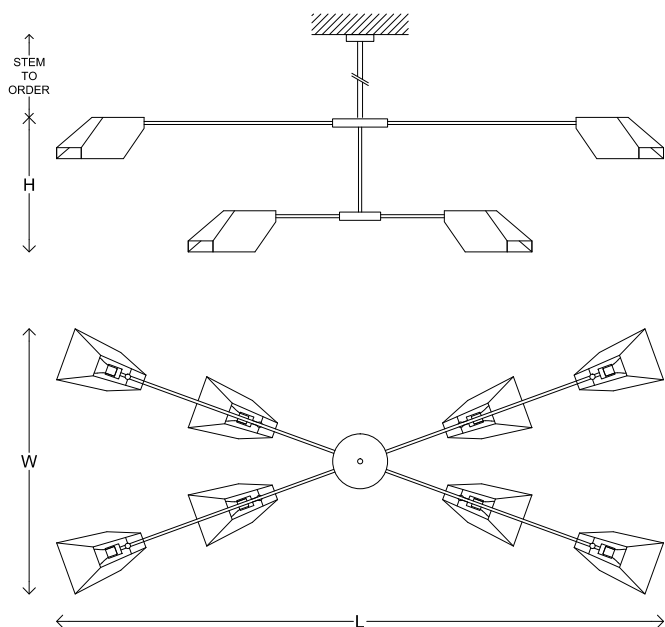

Fin X

Material	Brass
Finish	Various Brass Patinas
Lamping	120V (8) E26 Base 4W Edison Bulbs 240V (8) E27 Base 4W Edison Bulbs 2700K Color Temperature Phase Dimming
Dimensions	L 220 x W 97cm x H 49 cm L 86.5" x W 38" x H 19.25" Stem to Order Made-to-order sizes upon request.
Lead Time	6 - 8 weeks