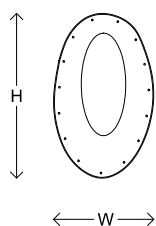

# Bubbles Droop

Material	Brass, Slumped Glass Shades
Finish	Various Brass Patinas
Lamping	120-240V      10W Integrated LED 2700K Color Temperature Dimming options available
Dimensions	W 24 x H 40 x D 12 cm W 9.5" x H 15.75 x D 4.75" Made-to-order sizes upon request.
Lead Time	10 - 12 weeks