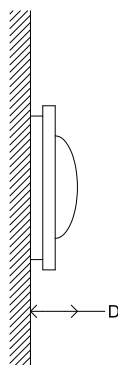

Bubbles Panel Left

Material	Brass, Slumped Glass Shades
Finish	Various Brass Patinas
Lamping	120-240V 10W Integrated LED 2700K Color Temperature Dimming options available
Dimensions	W 40 x H 40 x D 12 cm W 15.75" x H 15.75" x D 4.75" Made-to-order sizes upon request.
Lead Time	10 - 12 weeks

Each glass shade is slumped. Finish may exhibit unique surface characteristics.