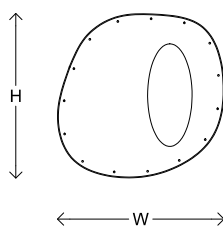

Bubbles Panel Left

Material	Brass, Slumped Glass Shades
Finish	Various Brass Patinas
Lamping	120-240V 10W Integrated LED 2700K Color Temperature Dimming options available
Dimensions	W 40 x H 40 x D 12 cm W 15.75" x H 15.75" x D 4.75" Made-to-order sizes upon request.
Lead Time	10 - 12 weeks