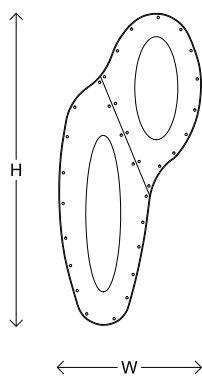

# Bubbles Wall Left

<b>Material</b>	Brass, Slumped Glass Shades
<b>Finish</b>	Various Brass Patinas
<b>Lamping</b>	120-240V      18W Integrated LED 2700K Color Temperature Dimming options available
<b>Dimensions</b>	W 35 x H 76 x D 15 cm W 14" x H 30" x D 6" Made-to-order sizes upon request
<b>Lead Time</b>	10 - 12 weeks

Each glass shade is slumped. Finish may exhibit unique surface characteristics.