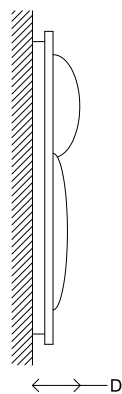

# Bubbles Wall Left

<b>Material</b>	Brass, Slumped Glass Shades
<b>Finish</b>	Various Brass Patinas
<b>Lamping</b>	120-240V      18W Integrated LED 2700K Color Temperature Dimming options available
<b>Dimensions</b>	W 35 x H 76 x D 15 cm W 14" x H 30" x D 6" Made-to-order sizes upon request
<b>Lead Time</b>	10 - 12 weeks

Each glass shade is slumped. Finish may exhibit unique surface characteristics.