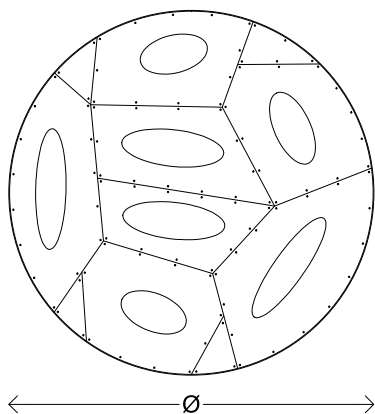

Bubbles Round

Material Brass, Slumped Glass Shades
Finish Various Brass Patinas
Lamping 120V (8) E26 Base 8W Bulbs
240V (8) E27 Base 8W Bulbs
2700K Color Temperature
Phase Dimming

Dimensions Ø 97 x H 27 cm
Ø 38" x H 10.5"
Stem to order
Made-to-order sizes upon request