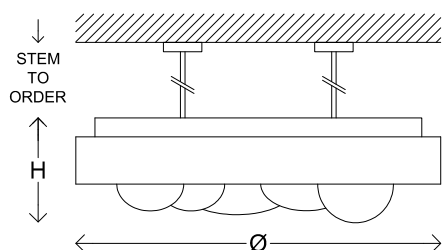

Bubbles Round

Material Brass, Slumped Glass Shades
Finish Various Brass Patinas
Lamping 120V (8) E26 Base 8W Bulbs
240V (8) E27 Base 8W Bulbs
2700K Color Temperature
Phase Dimming

Dimensions Ø 97 x H 27 cm
Ø 38" x H 10.5"
Stem to order
Made-to-order sizes upon request