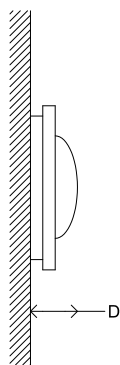

# Bubbles Panel Left

Material	Brass, Slumped Glass Shades
Finish	Various Brass Patinas
Lamping	120-240V      10W Integrated LED 2700K Color Temperature Dimming options available
Dimensions	W 40 x H 40 x D 12 cm W 15.75" x H 15.75" x D 4.75" Made-to-order sizes upon request.
Lead Time	10 - 12 weeks

Each glass shade is slumped. Finish may exhibit unique surface characteristics.