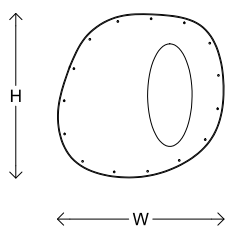

# Bubbles Panel Left

Material	Brass, Slumped Glass Shades
Finish	Various Brass Patinas
Lamping	120-240V      10W Integrated LED 2700K Color Temperature Dimming options available
Dimensions	W 40 x H 40 x D 12 cm W 15.75" x H 15.75" x D 4.75" Made-to-order sizes upon request.
Lead Time	10 - 12 weeks