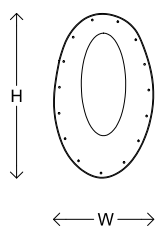

Bubbles Droop

Material	Brass, Slumped Glass Shades
Finish	Various Brass Patinas
Lamping	120-240V 10W Integrated LED 2700K Color Temperature Dimming options available
Dimensions	W 24 x H 40 x D 12 cm W 9.5" x H 15.75 x D 4.75" Made-to-order sizes upon request.
Lead Time	10 - 12 weeks