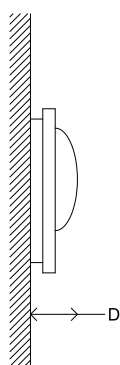

Bubbles Droop

Material	Brass, Slumped Glass Shades
Finish	Various Brass Patinas
Lamping	120-240V 10W Integrated LED 2700K Color Temperature Dimming options available
Dimensions	W 24 x H 40 x D 12 cm W 9.5" x H 15.75 x D 4.75" Made-to-order sizes upon request.
Lead Time	10 - 12 weeks

Each glass shade is slumped. Finish may exhibit unique surface characteristics.