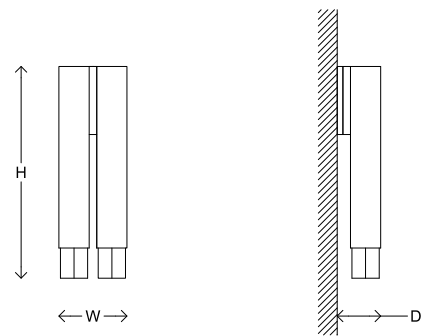

WIND TALL WALL

MATERIAL: Brass
FINISH: Blackened Brass
LAMPING: 120V (4) E26 Base 6W G16.5 Bulb
240V (4) E27 Base 6W G16.5 Bulb
Phase Dimmable
DIMENSIONS: W 18 x H 56 x D 12 cm
W 7" x H 22" x D 4.75"
Custom Sizes Available
LEAD TIME: 4-6 weeks