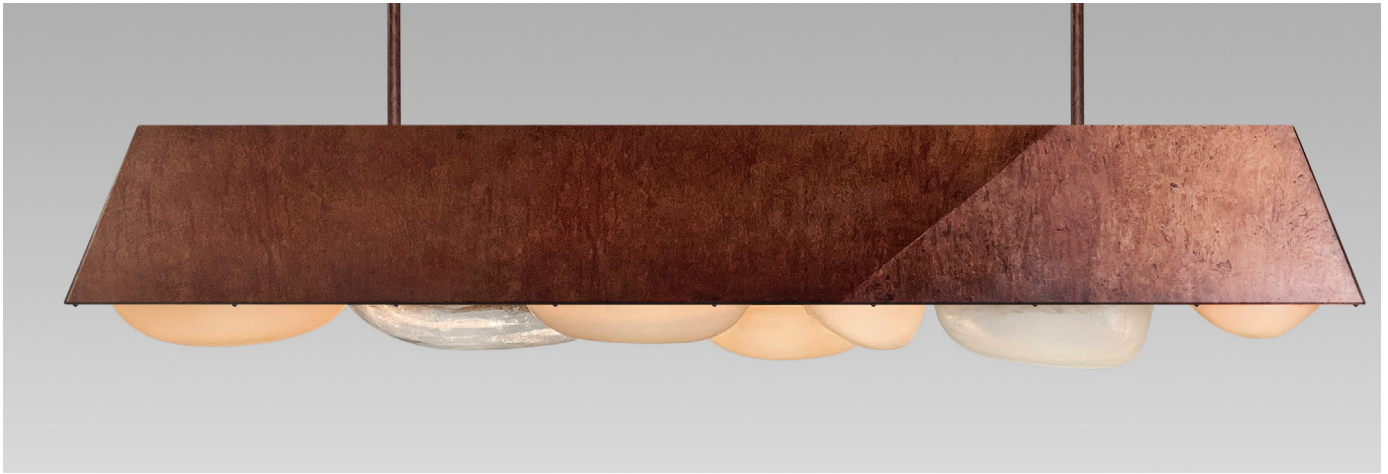

# BUBBLES JAGGED

- MATERIAL:** Brass, Slumped Glass
- FINISH:** Various Brass Patinas  
Glass (Ivory and White Opal)
- LAMPING:** 120V (8) E26 Base 8W G16.5 Bulbs  
240V (8) E27 Base 8W G16.5 Bulbs  
Phase Dimmable
- DIMENSIONS:** L 180 x W 26 x H 36 cm  
L 71" x W 10" x H 14"  
Stem to Order  
Custom Sizes Available
- LEAD TIME:** 10 - 12 weeks